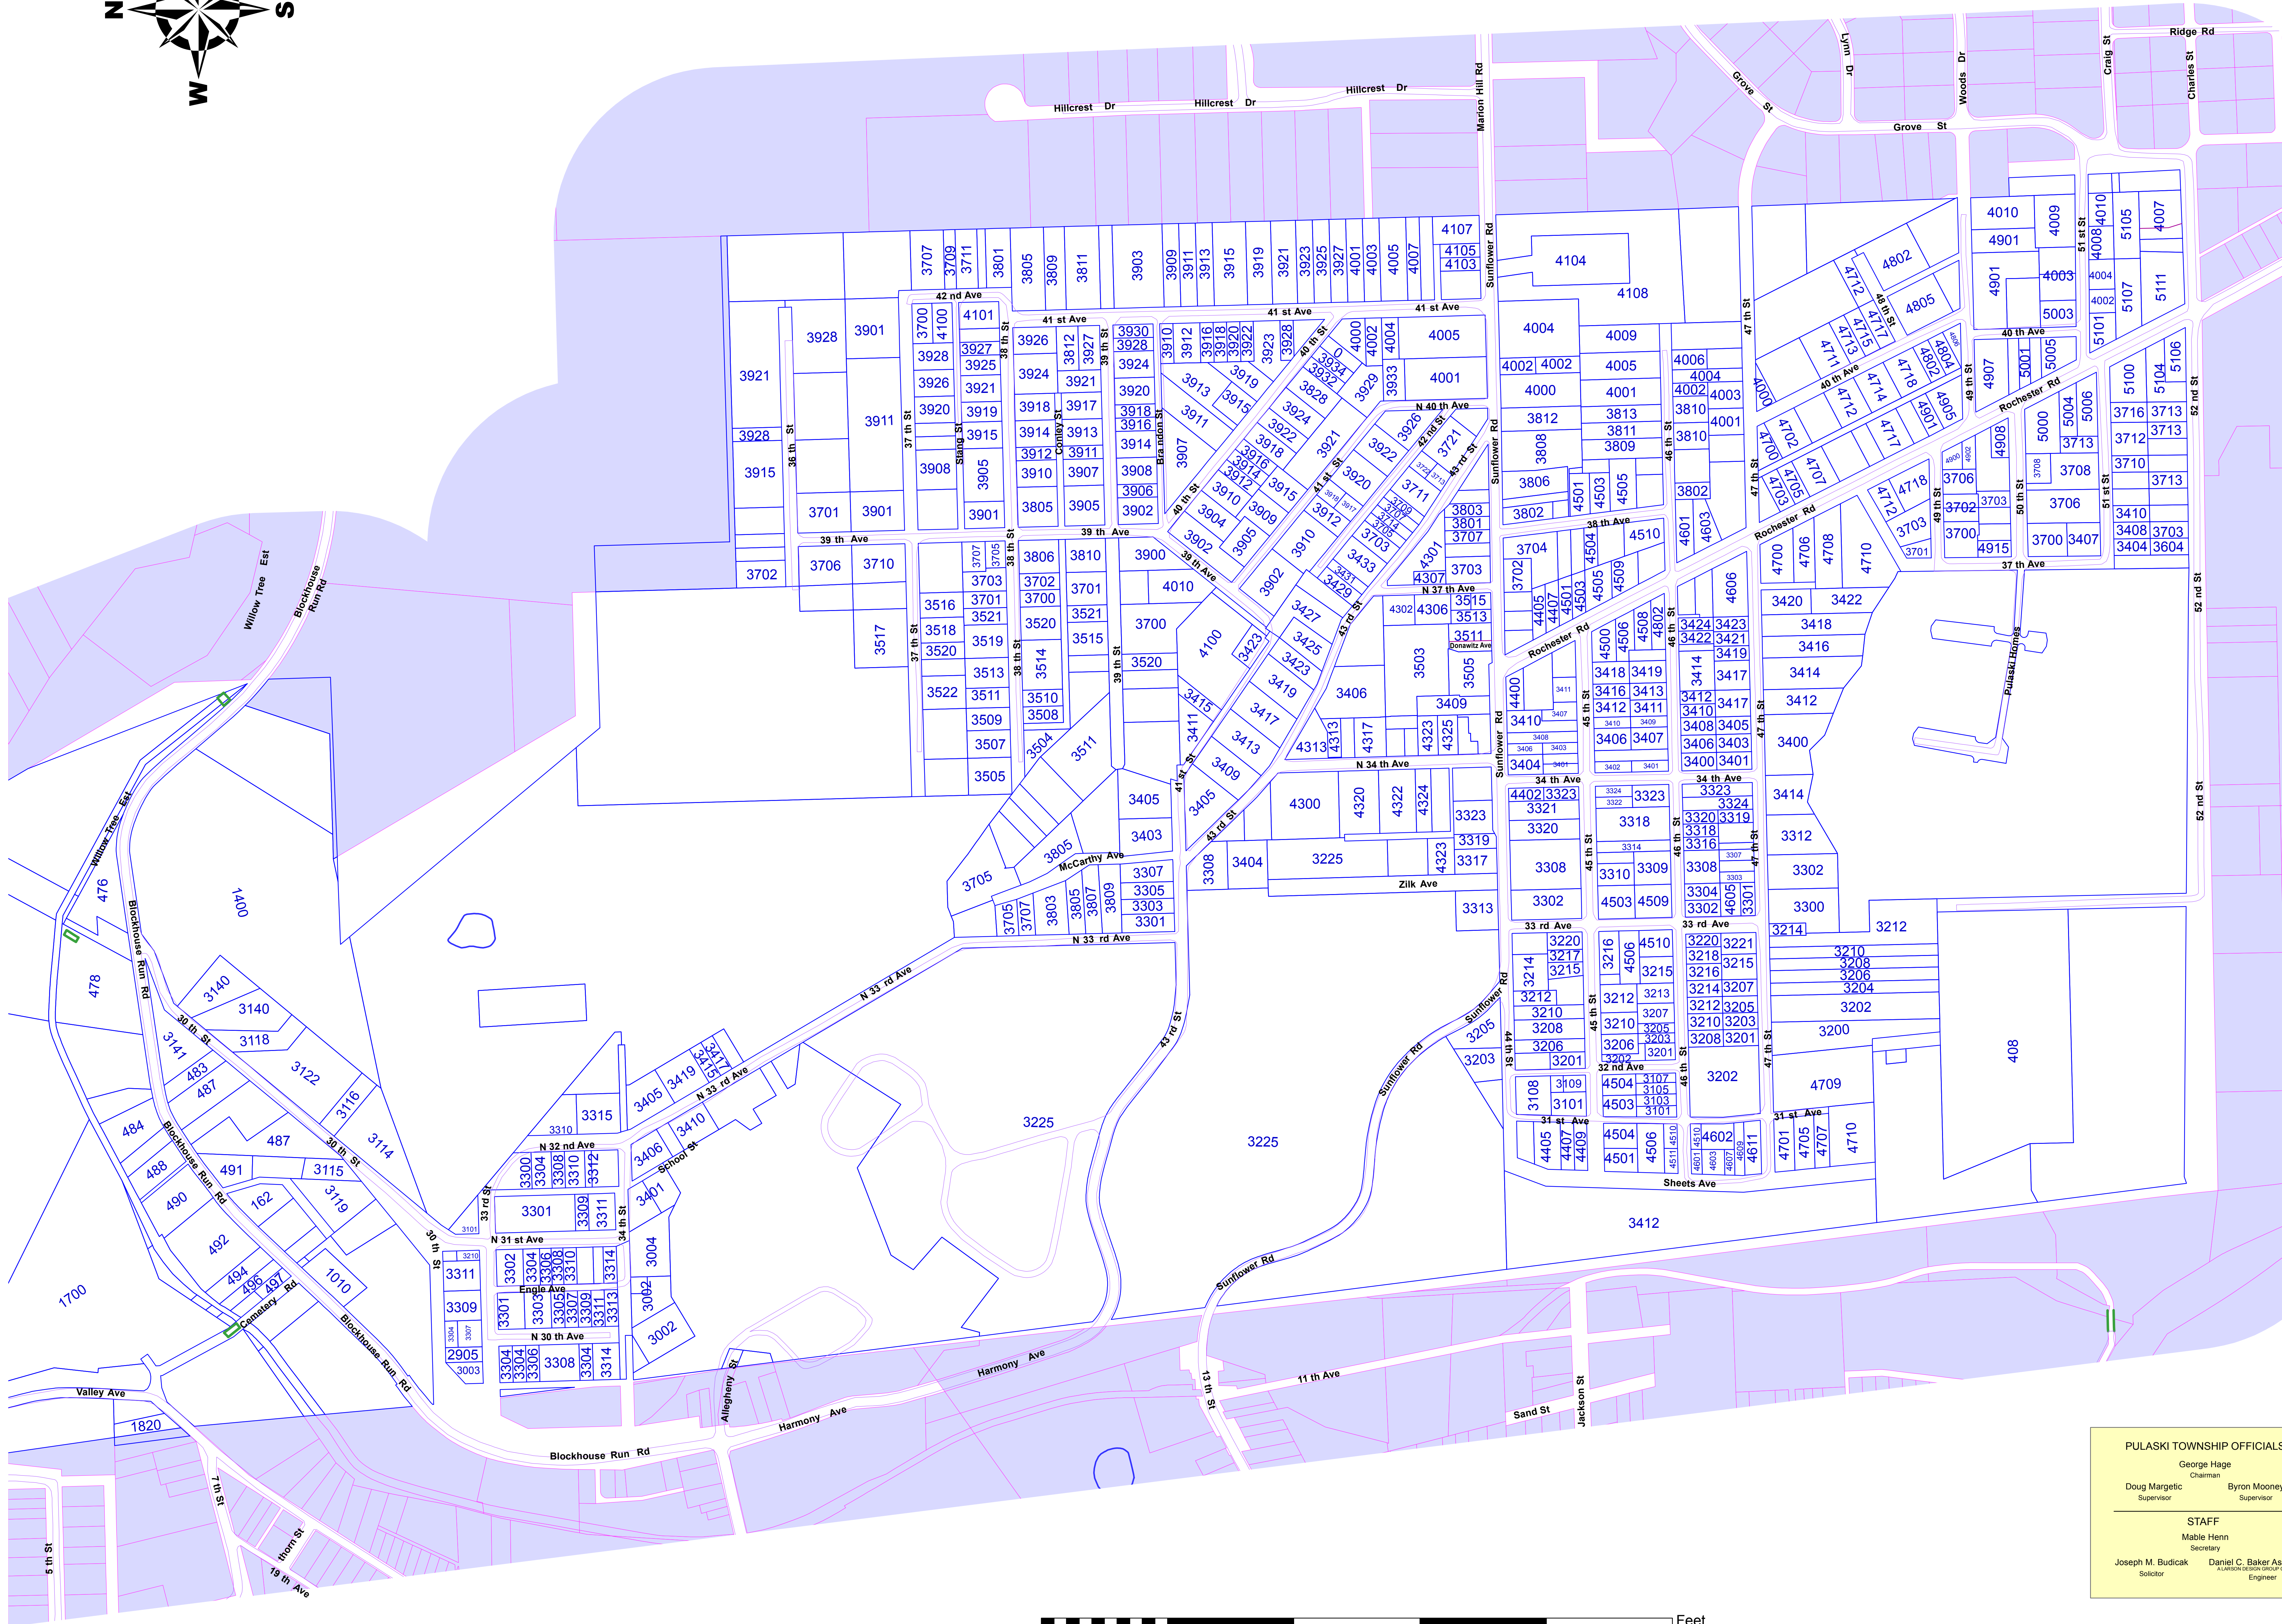

Township of Pulaski -- Road Map

PULASKI TOWNSHIP OFFICIALS
George Hage
Chairman
Doug Margetic
Supervisor
Byron Mooney
Supervisor

STAFF
Mable Henn
Secretary
Joseph M. Budick
Solicitor
Daniel C. Baker Assoc., Inc.
Surveying and Planning
Engineer

DANIEL C. BAKER ASSOCIATES, INC.
CONSULTING ENGINEERS, SURVEYORS AND PLANNERS
6056 TUSCARAWAS ROAD
BEAVER, PENNSYLVANIA 15009

STREET NAME & ADDRESS MAP
Prepared for
TOWNSHIP OF PULASKI
County of Beaver, Pennsylvania